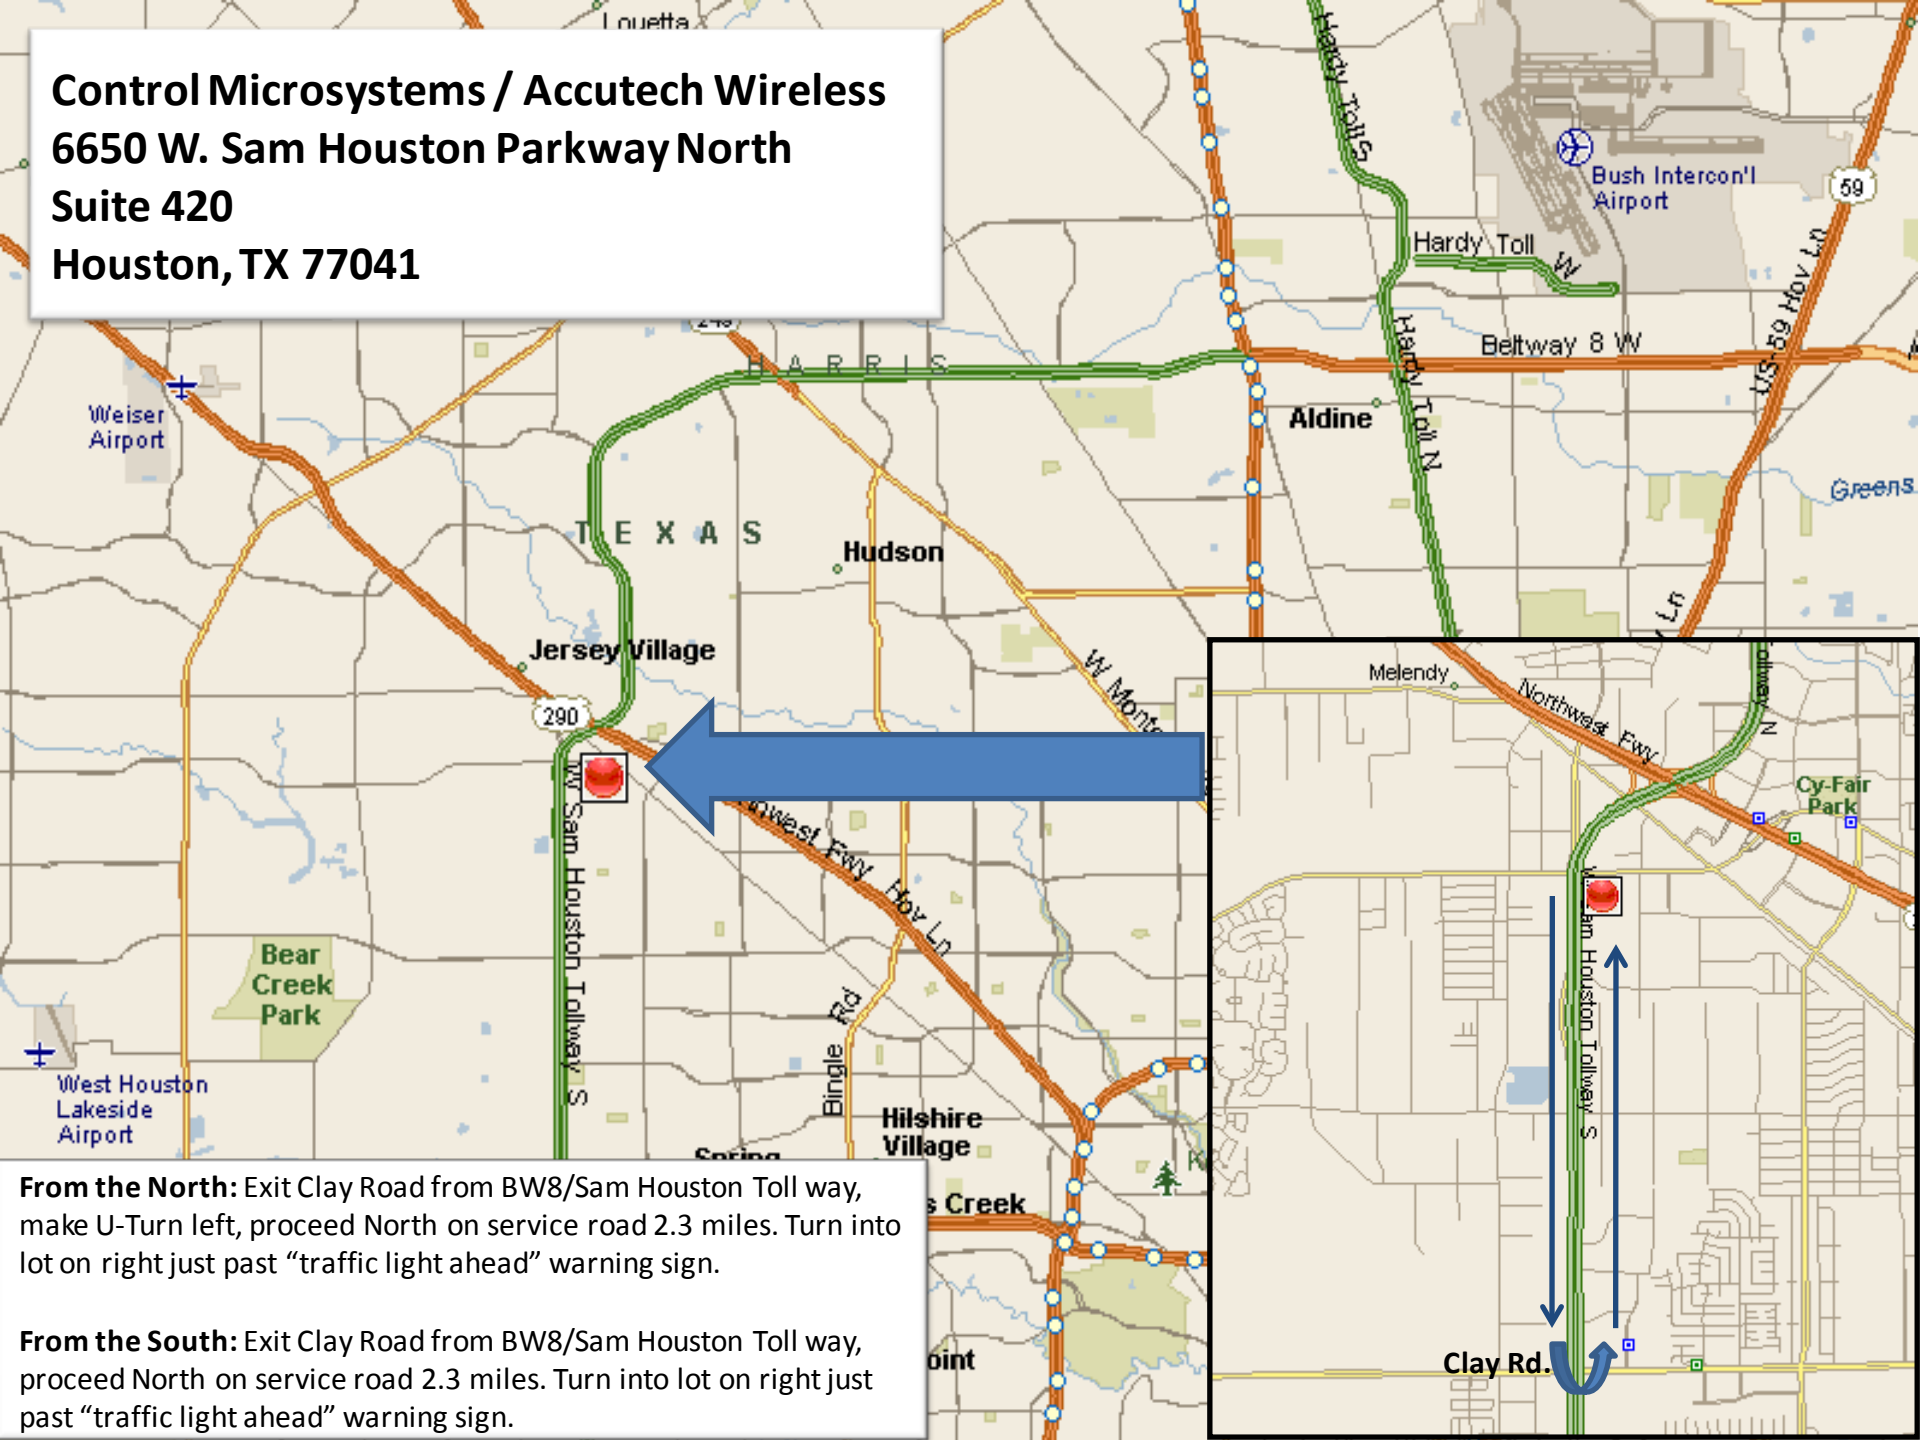

**Control Microsystems / Accutech Wireless**  
**6650 W. Sam Houston Parkway North**  
**Suite 420**  
**Houston, TX 77041**

**From the North:** Exit Clay Road from BW8/Sam Houston Toll way, make U-Turn left, proceed North on service road 2.3 miles. Turn into lot on right just past "traffic light ahead" warning sign.

**From the South:** Exit Clay Road from BW8/Sam Houston Toll way, proceed North on service road 2.3 miles. Turn into lot on right just past "traffic light ahead" warning sign.